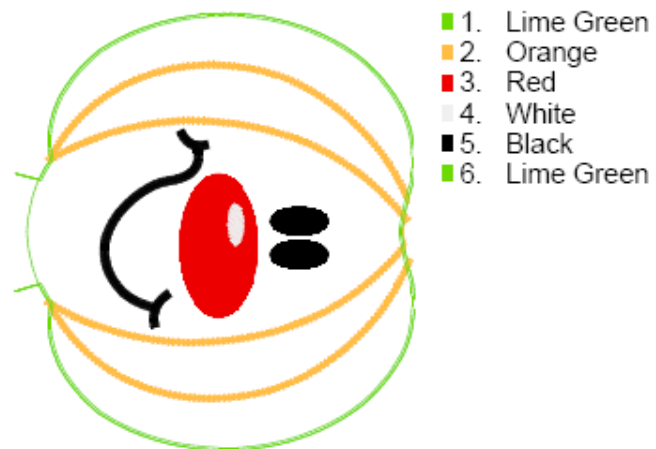

PERCY PUMPKIN in-the-hoop toy softie©

by GG Designs Embroidery
Stitch count and colour chart

Percypumpkin 5x7.pes
128.00x141.50 mm; 6,683 stitches
6 thread changes; 5 colors

Percypumpkin 6x10.pes
159.10x174.70 mm; 8,292 stitches
6 thread changes; 5 colors