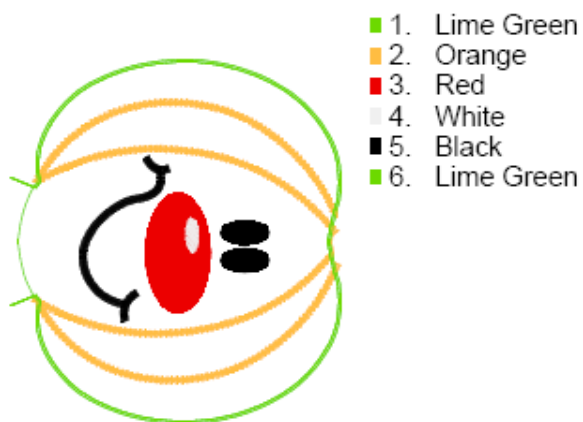

PERCY PUMPKIN in-the-hoop toy softie©

by GG Designs Embroidery
Stitch count and colour chart

Percypumpkin 5x7.pes
128.00x141.50 mm; 6,683 stitches
6 thread changes; 5 colors

Percypumpkin 6x10.pes
159.10x174.70 mm; 8,292 stitches
6 thread changes; 5 colors